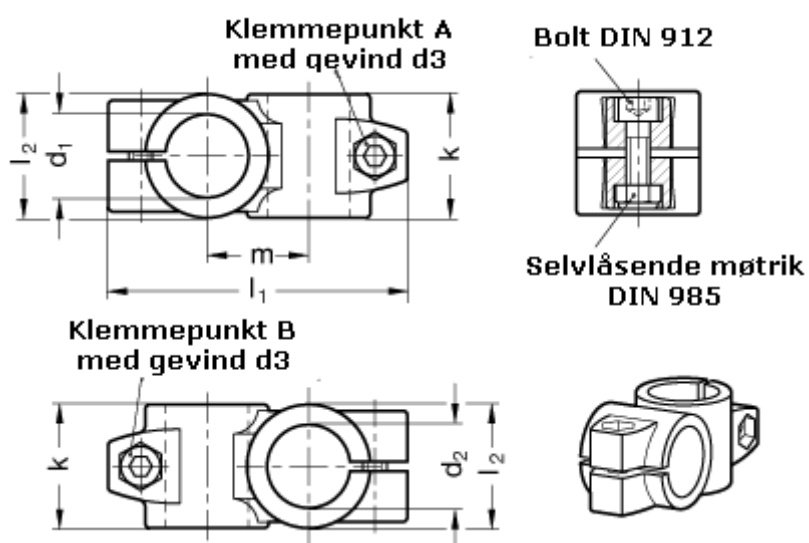

Article number: 20132B30B30402SW
Description: E+G 2-way pipe clamp
GN 132-B30-B30-40-2-SW

Measures

Adjustable clamp lever = GN 911-M 8-32 have to be ordred separately

d1	= 30
d2	= 30
d3	= M 8
k	= 40
l1	= 97.0
l2	= 40
m	= 33